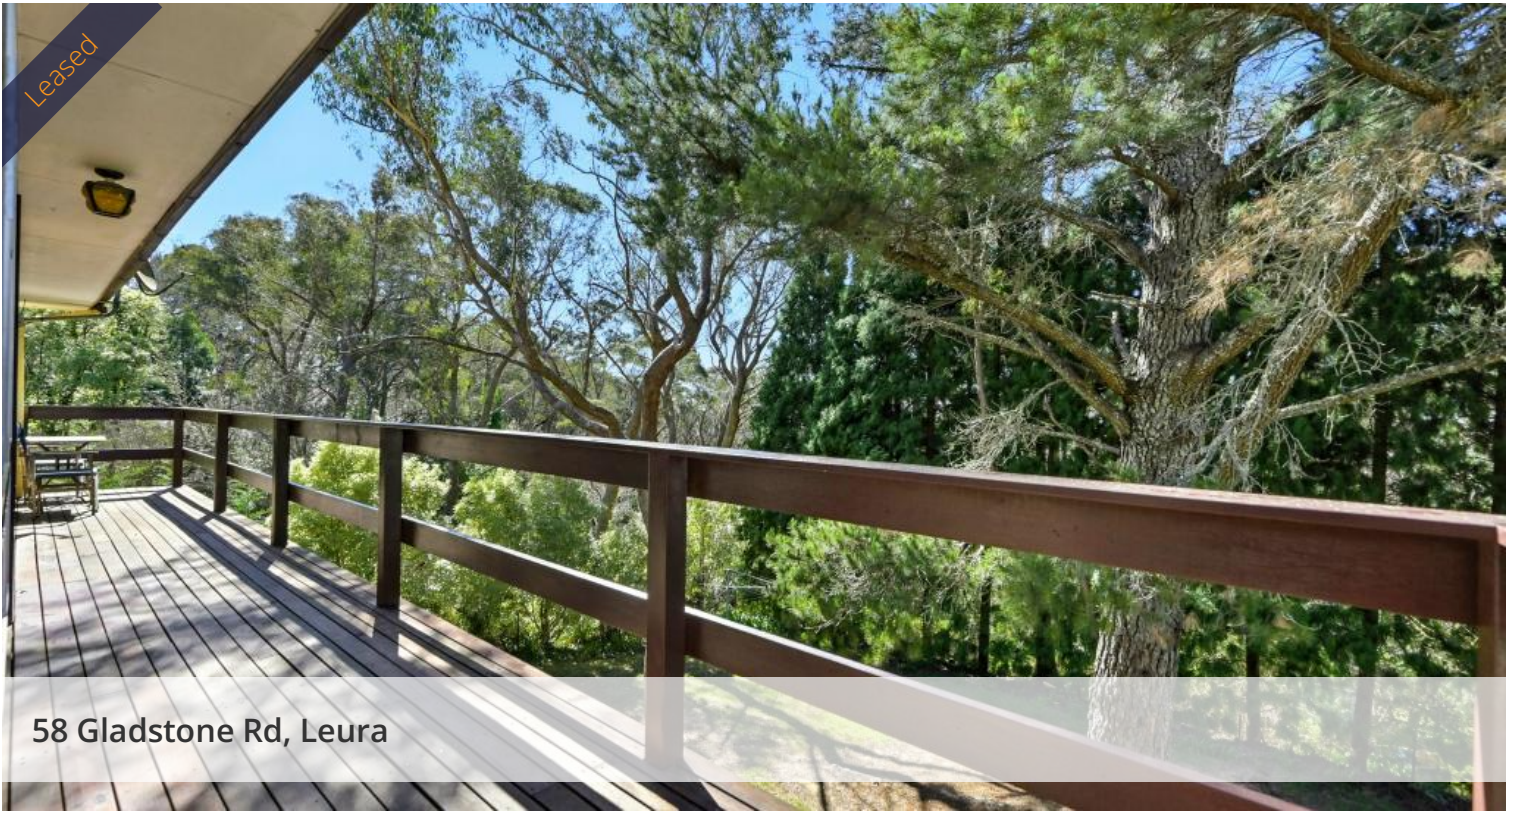

Leased

58 Gladstone Rd, Leura

APPLICATIONS PENDING

HIGH AMONGST THE TREE TOPS

Nestled in a quiet area of South Leura, close to Leura Golf Course and Sublime Point is this elevated home, ready for its next adventure. Offering:

- Large living space with lovely outlook over the tree-tops
- 3 good-sized bedrooms
- Bathroom with separate shower & bath tub
- Compact kitchen with new cabinetry
- Great wooden deck overlooking the back yard with an easterly aspect
- Easy to maintain lawn & garden
- Separate laundry under house
- Off-street parking

If you enjoy a coffee in the morning watching the sun rise, then this is the one for you!

Only 2klm to Leura Village, with public transport close by, it is hard to beat for convenience.

Available Now! Please contact agent to arrange an inspection.